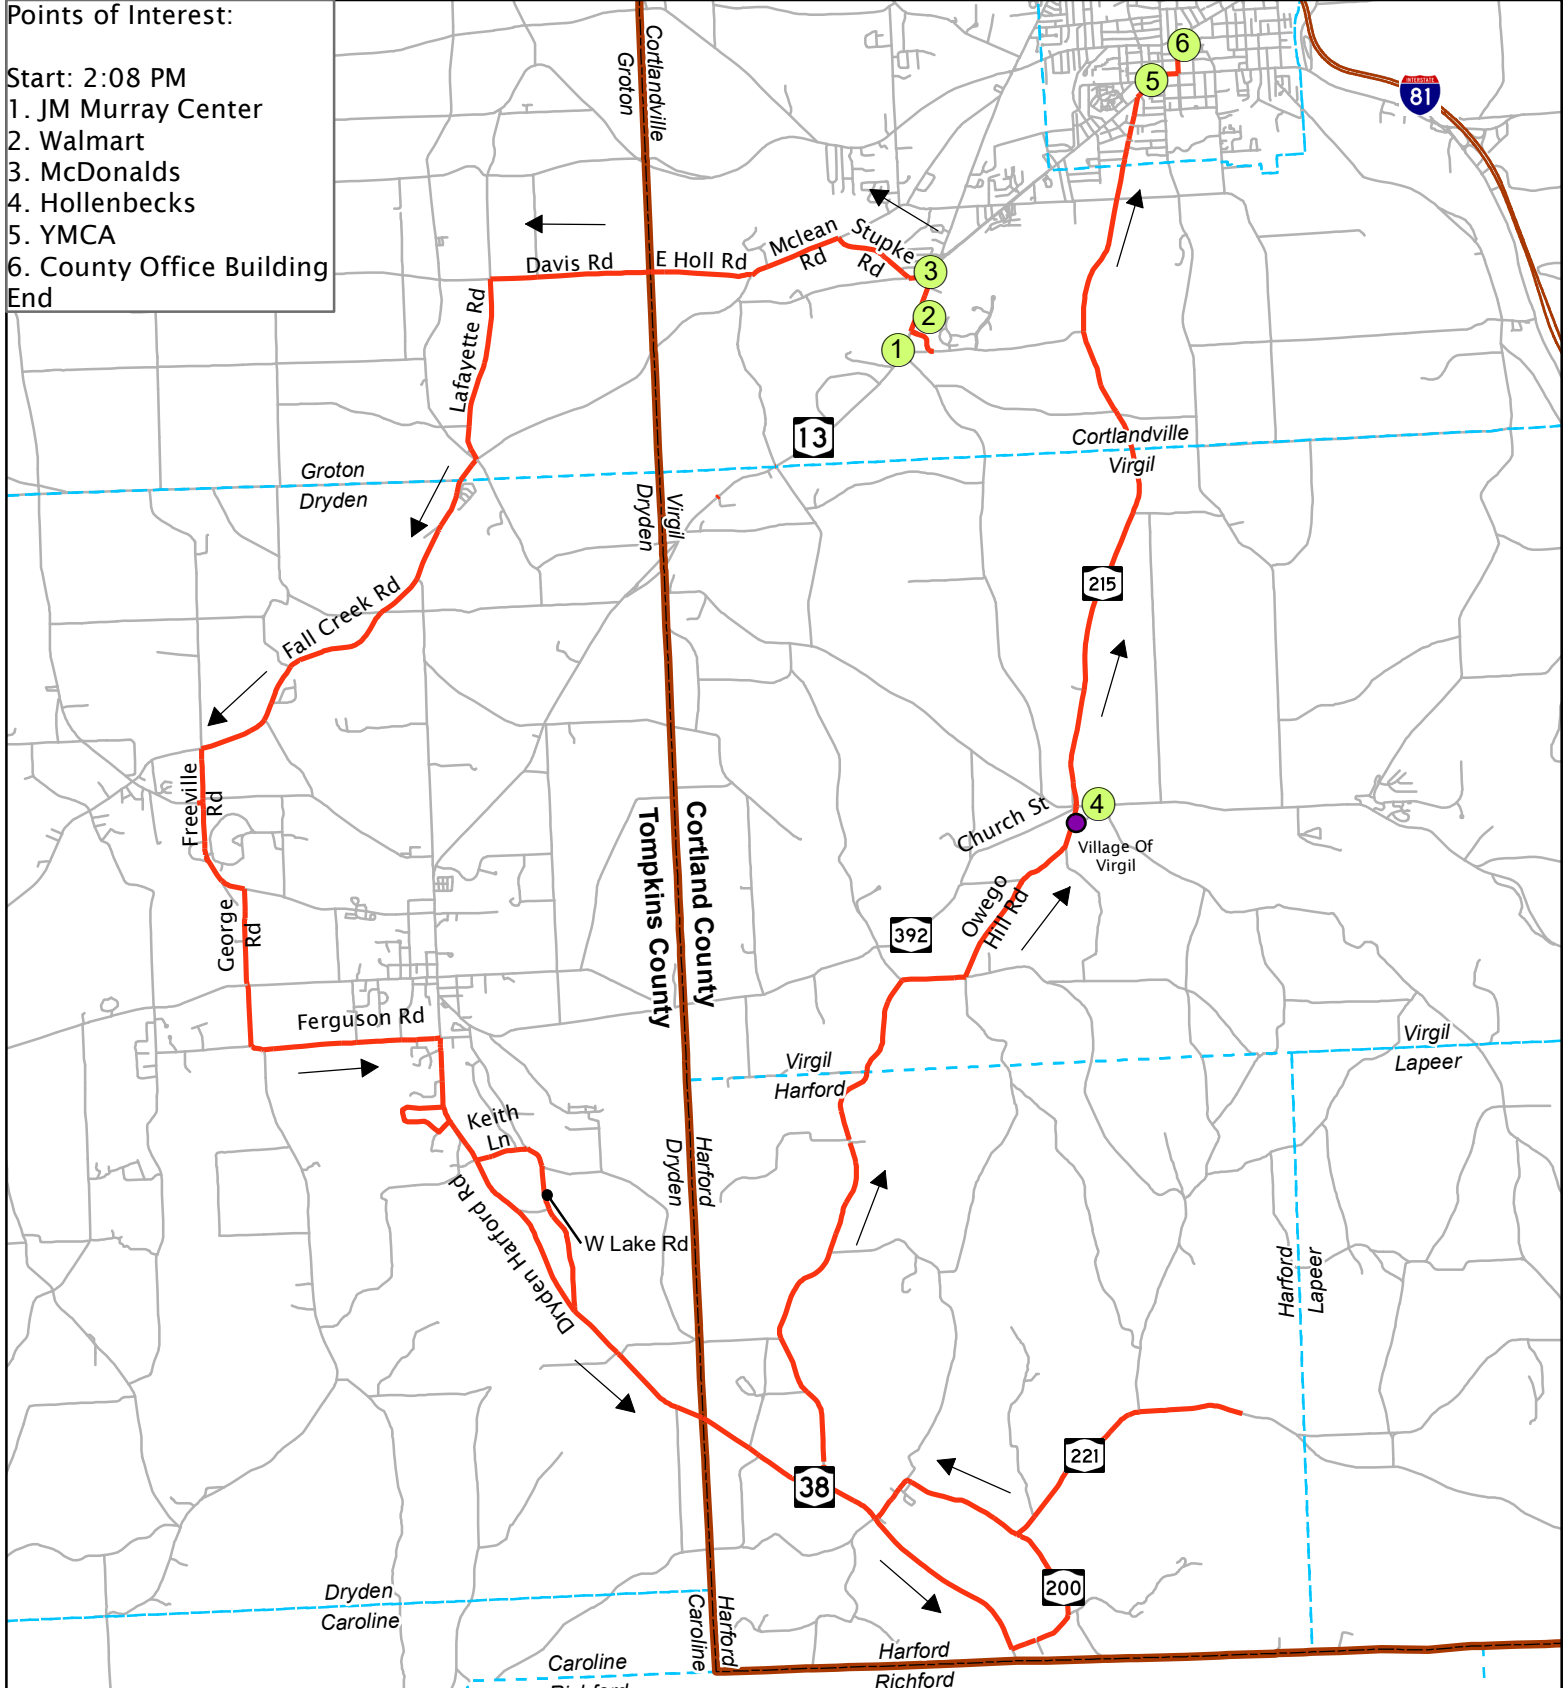

Cortland County Planning Dept.
 60 Central Ave
 Cortland, NY 13045
 Map Prepared On: 2/2/23

- Route 11A
- I-81
- Roads

Route 11B

Points of Interest:

Start: 2:08 PM

1. JM Murray Center
 2. Walmart
 3. McDonalds
 4. Hollenbecks
 5. YMCA
 6. County Office Building
- End