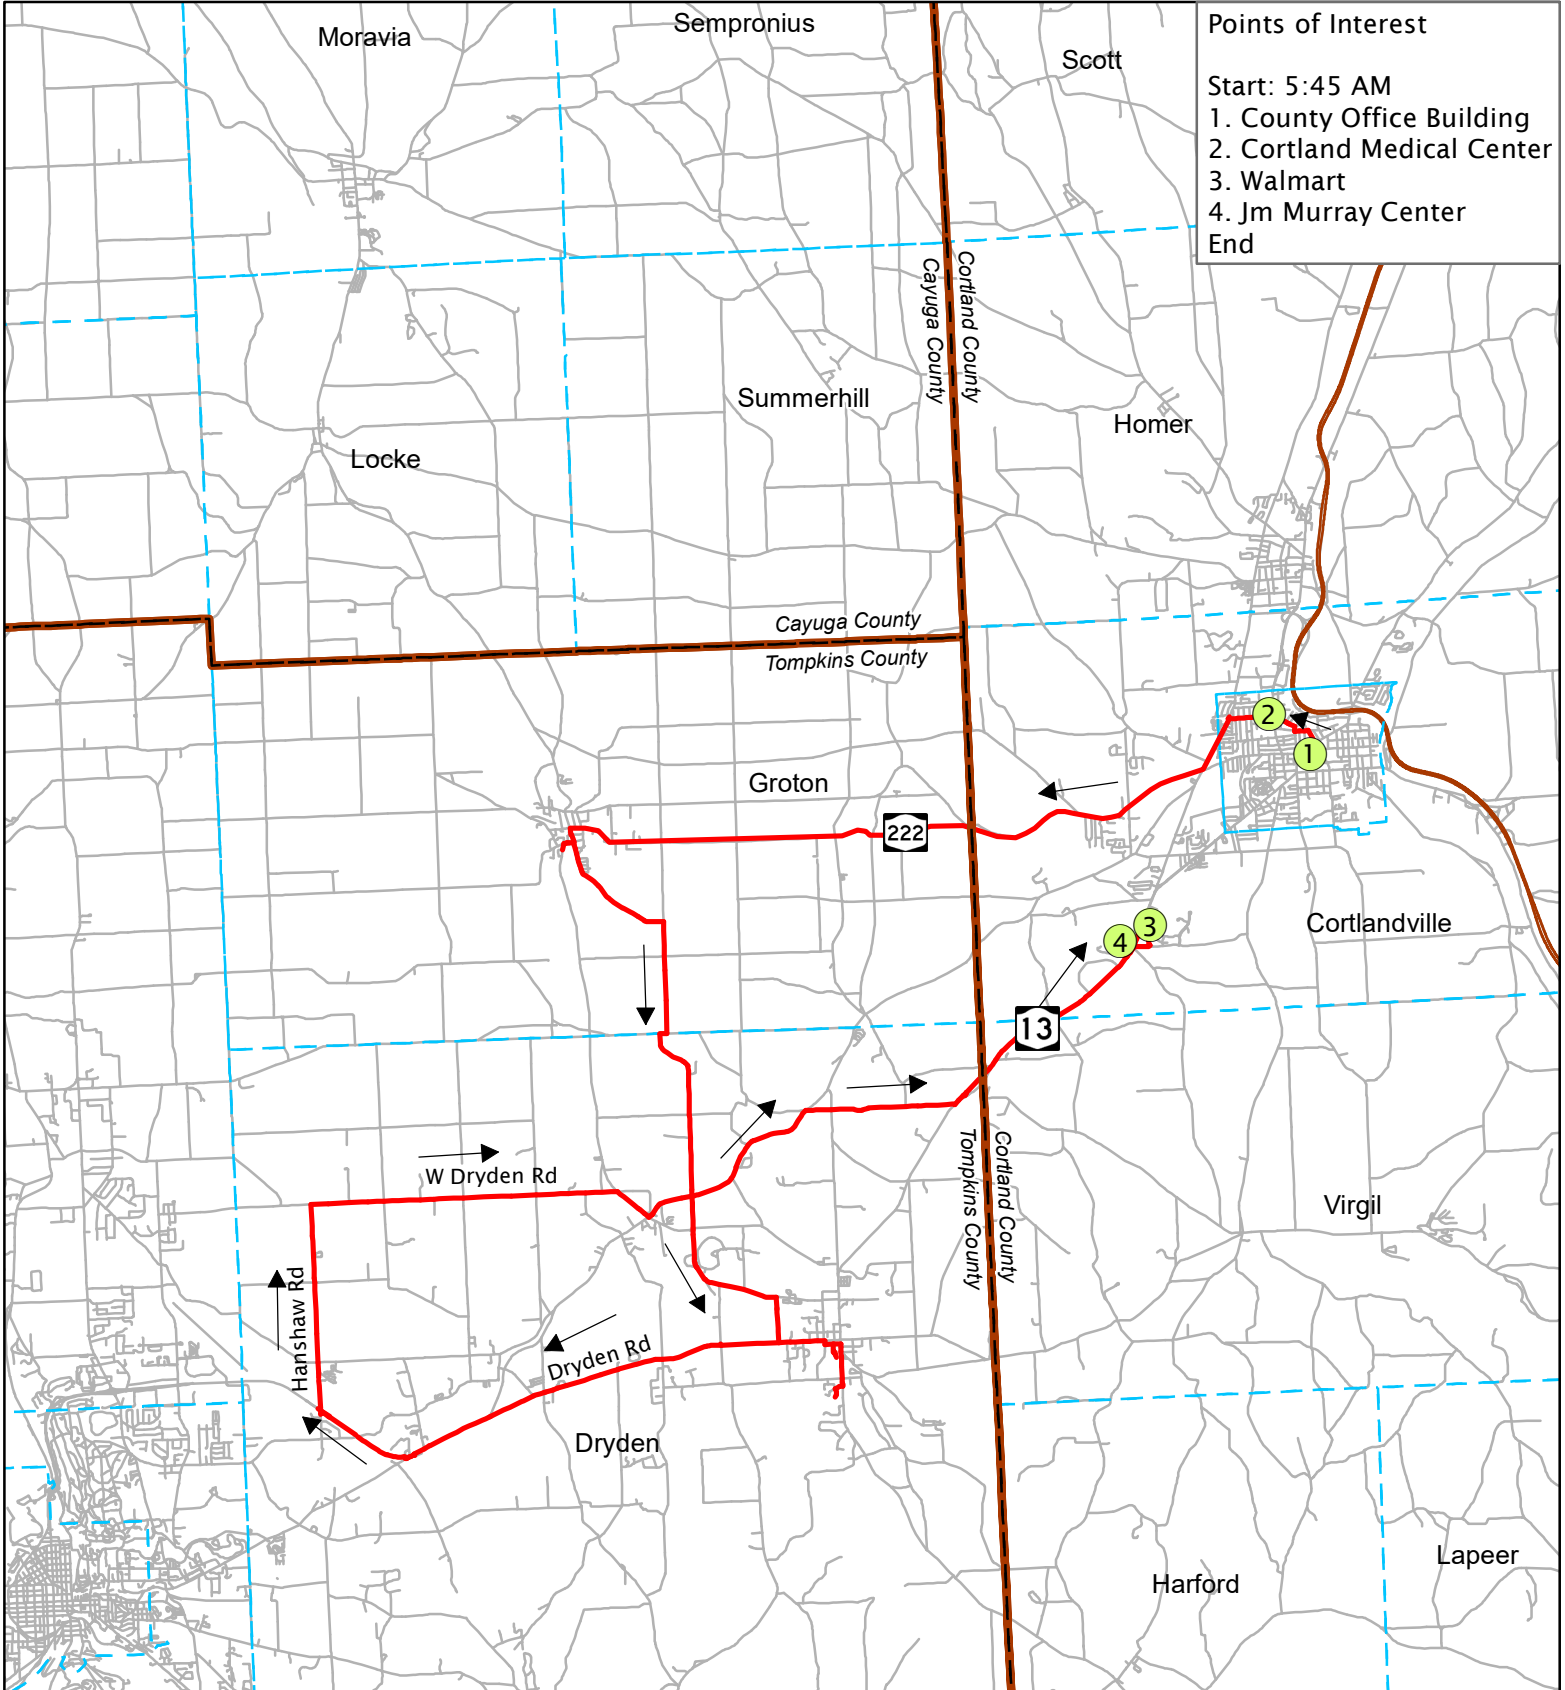

- I-81
- Route 8A
- State Roads

Route 8B

Points of Interest:

Start: 2:00 PM

1. JM Murray Center
 2. Walmart
 3. Crescent Commons
 4. Cortland Housing Authority Bus Shelter
 5. Bru 64
 6. County Office Building
- End

Cortland County Planning Dept.
60 Central Ave
Cortland, NY 13045
Map Prepared On: 2/6/23

- Route 8B
- I-81
- State Roads

Route 9A

Points of Interest:

Start: 6:40 AM

1. County Office Building
 2. Starbucks
 3. Little York Crossing Rd
 4. Preble Fire Department
 5. Little York Lake Rd
 6. Homer Bus Stop
 7. Byrne Dairy
 8. Homer High School
 9. Guthrie Cortland Walk-In
 10. Family Health
 11. Grand Union
 12. Walmart
 13. JM Murray Center
- End

Cortland County Planning Dept.
60 Central Ave
Cortland, NY 13045
Map Prepared On: 2/1/23

- Route 9A
- I-81
- State Roads

Route 9B

Points of Interest:

Start: 2:10 PM

1. JM Murray Center
 2. Walmart
 3. Grand Union
 4. Family Health
 5. Guthrie Cortland Walk-In
 6. Fisher Ave Cortland Health Center
 7. Homer Bus Stop
 8. Byrne Dairy
 9. Little York Crossing Rd
 10. Preble Fire Department
 11. Starbucks
 12. County Office Building
- End

Cortland County Planning Dept.
60 Central Ave
Cortland, NY 13045
Map Prepared On: 2/6/23

- Route 9B
- I-81
- State Roads

Route 10A

Points of Interest
Start: 5:45 AM
1. County Office Building
2. Cortland Medical Center
3. Walmart
4. Jm Murray Center
End