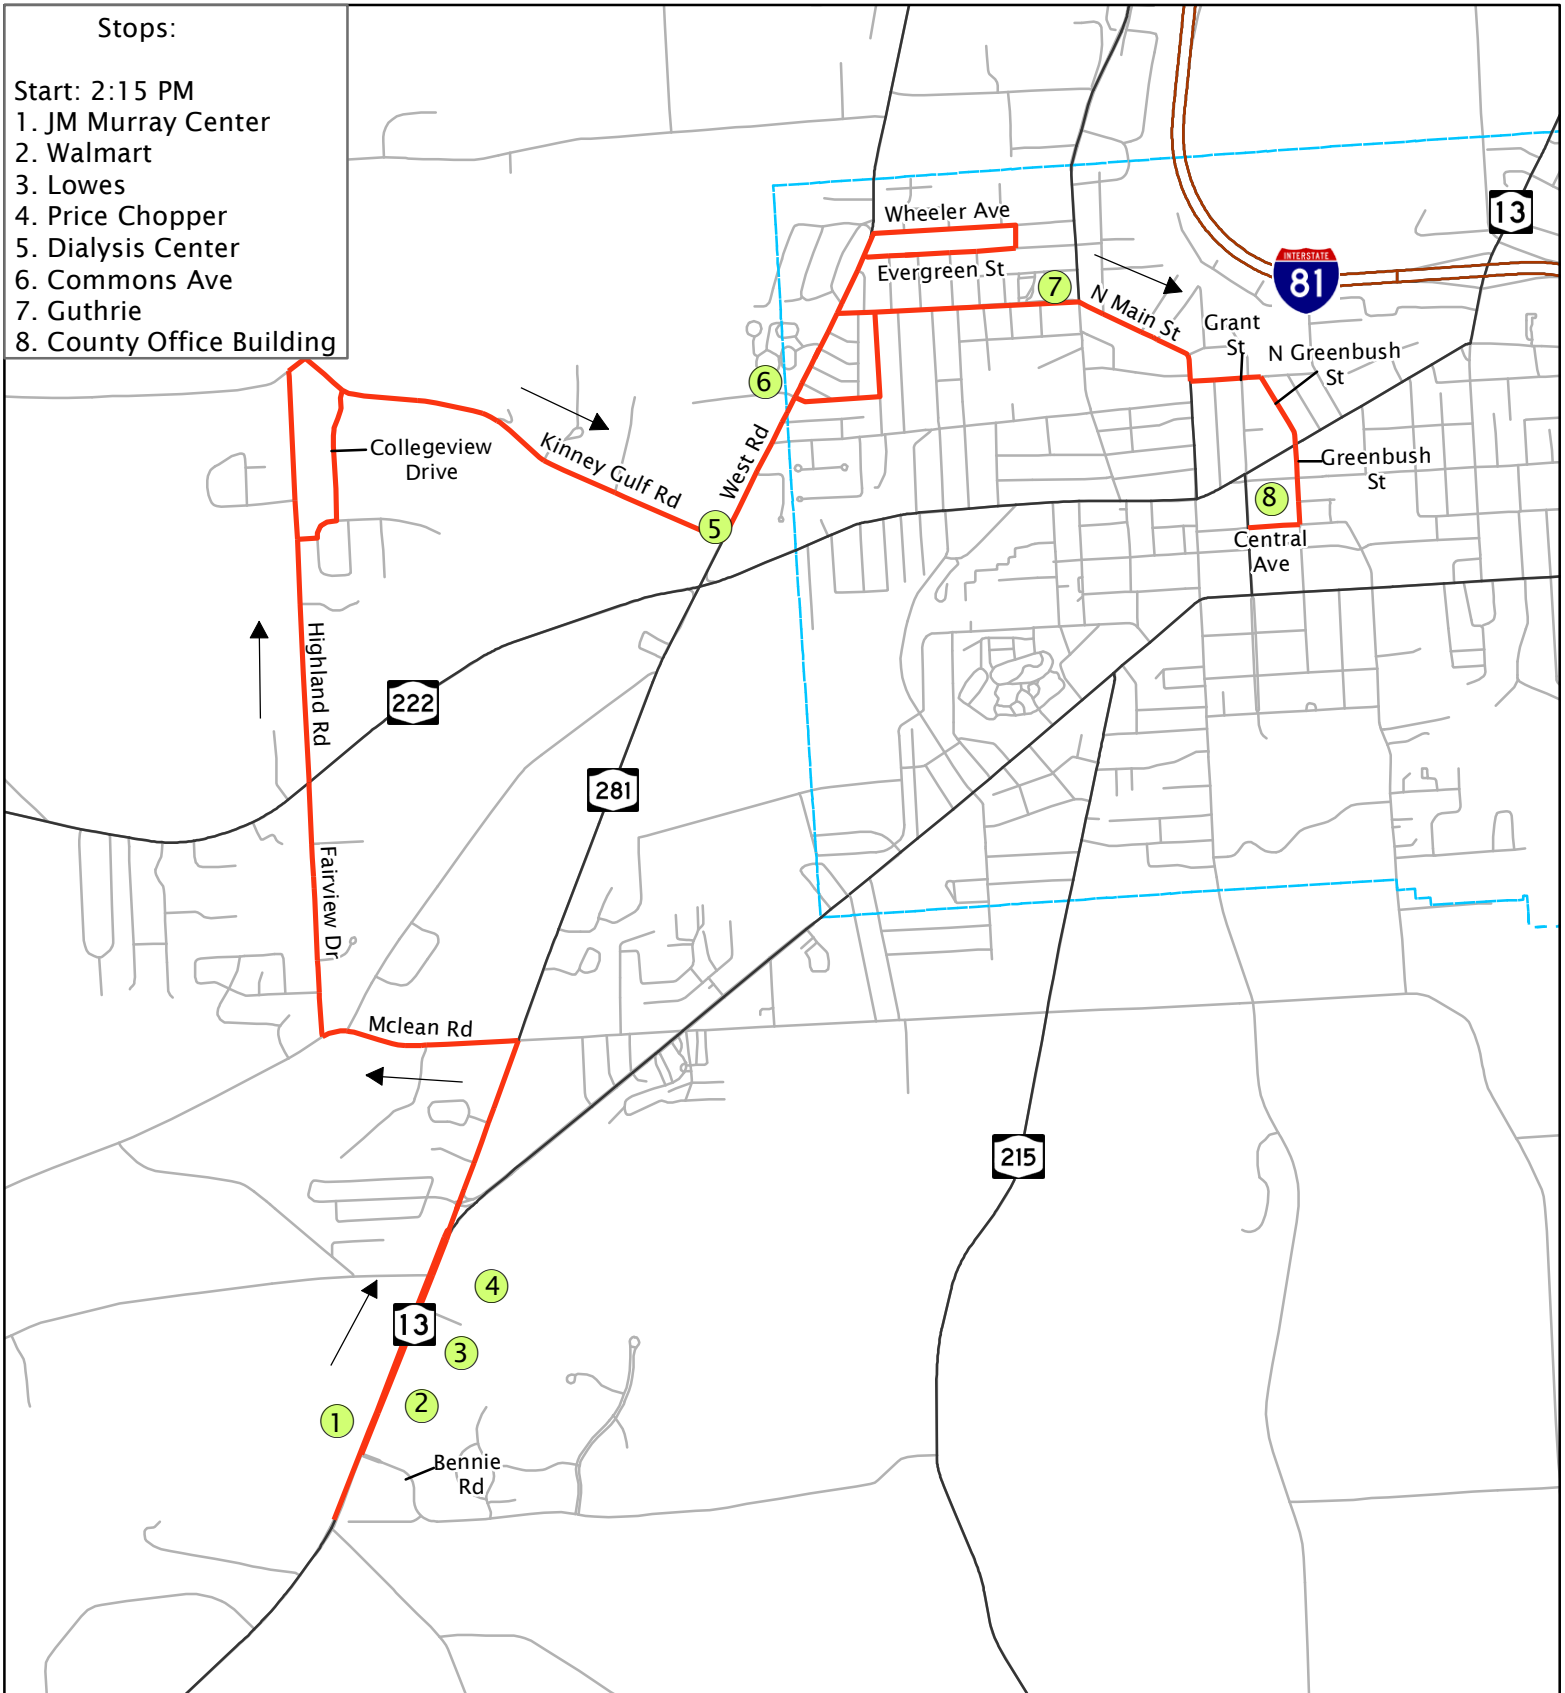

Route 8A

Points of Interest:

Start: 6:45 AM

1. County Office Building
 2. Bru 64
 3. Cayuga Health Medical Center
 4. Testa Park
 5. Walmart
 6. JM Murray Center
- End

Cortland County Planning Dept.
60 Central Ave
Cortland, NY 13045
Map Prepared On: 1/31/23

- I-81
- Route 8A
- State Roads

Route 8B

Points of Interest:

Start: 2:00 PM

1. JM Murray Center
 2. Walmart
 3. Crescent Commons
 4. Cortland Housing Authority Bus Shelter
 5. Bru 64
 6. County Office Building
- End

Cortland County Planning Dept.
60 Central Ave
Cortland, NY 13045
Map Prepared On: 2/1/23

- Route 9A
- I-81
- State Roads

Route 9B

Points of Interest:

Start: 2:10 PM

1. JM Murray Center
 2. Walmart
 3. Grand Union
 4. Family Health
 5. Guthrie Cortland Walk-In
 6. Fisher Ave Cortland Health Center
 7. Homer Bus Stop
 8. Byrne Dairy
 9. Little York Crossing Rd
 10. Preble Fire Department
 11. Starbucks
 12. County Office Building
- End

Cortland County Planning Dept.
60 Central Ave
Cortland, NY 13045
Map Prepared On: 2/3/23

-  Route 13A
-  State Roads
-  I-81

Route 13B

Stops:

Start: 2:15 PM

1. JM Murray Center
2. Walmart
3. Lowes
4. Price Chopper
5. Dialysis Center
6. Commons Ave
7. Guthrie
8. County Office Building