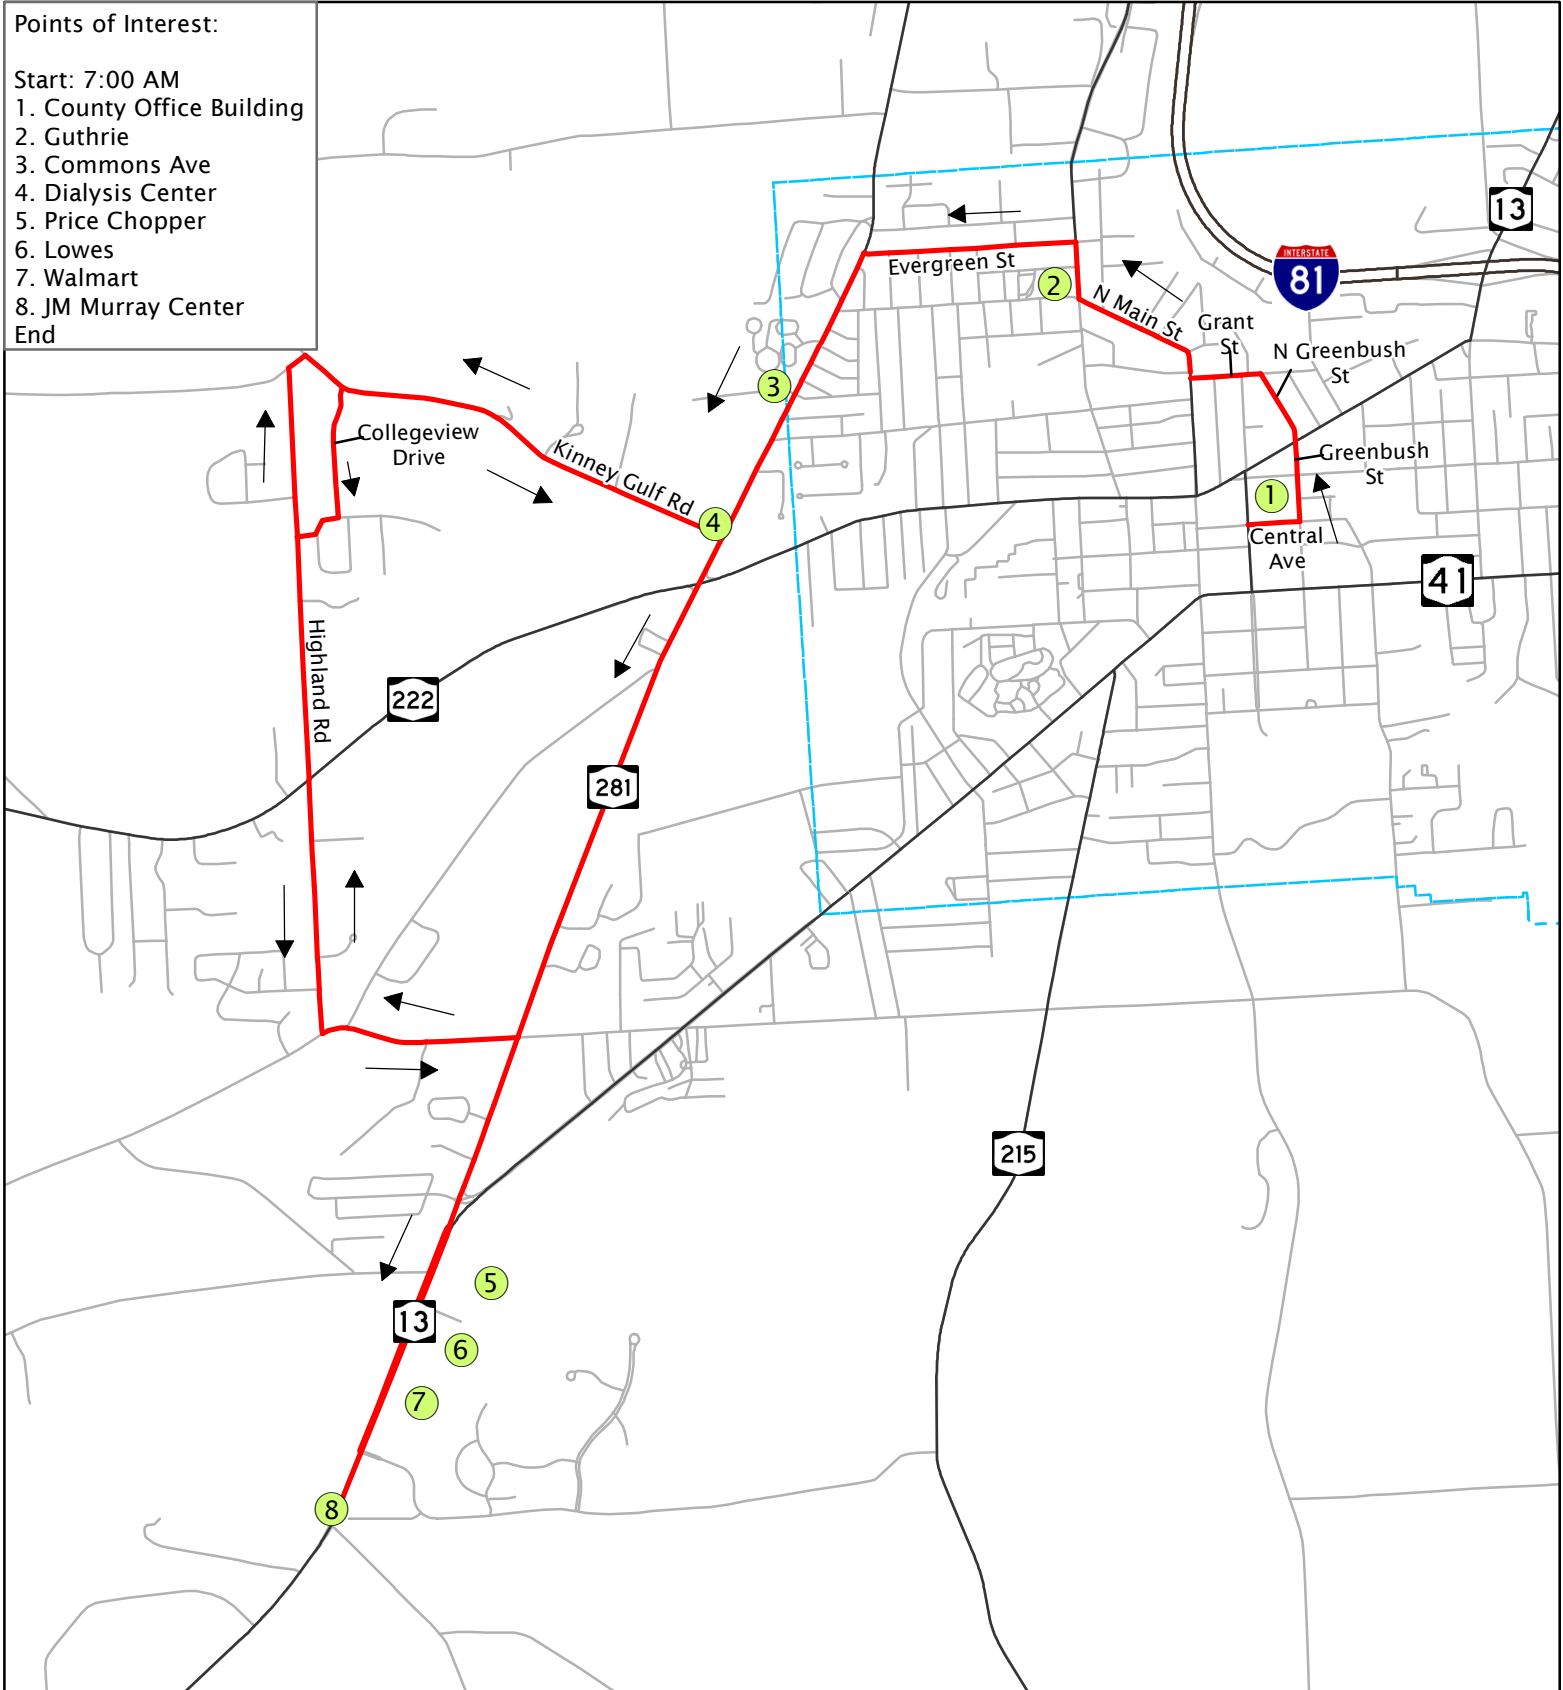

End

Cortland County Planning Dept.
 60 Central Ave
 Cortland, NY 13045
 Map Prepared On: 8/10/23

- Route 12B
- I-81
- State Roads

Route 13A

Points of Interest:

- Start: 7:00 AM
- 1. County Office Building
- 2. Guthrie
- 3. Commons Ave
- 4. Dialysis Center
- 5. Price Chopper
- 6. Lowes
- 7. Walmart
- 8. JM Murray Center
- End