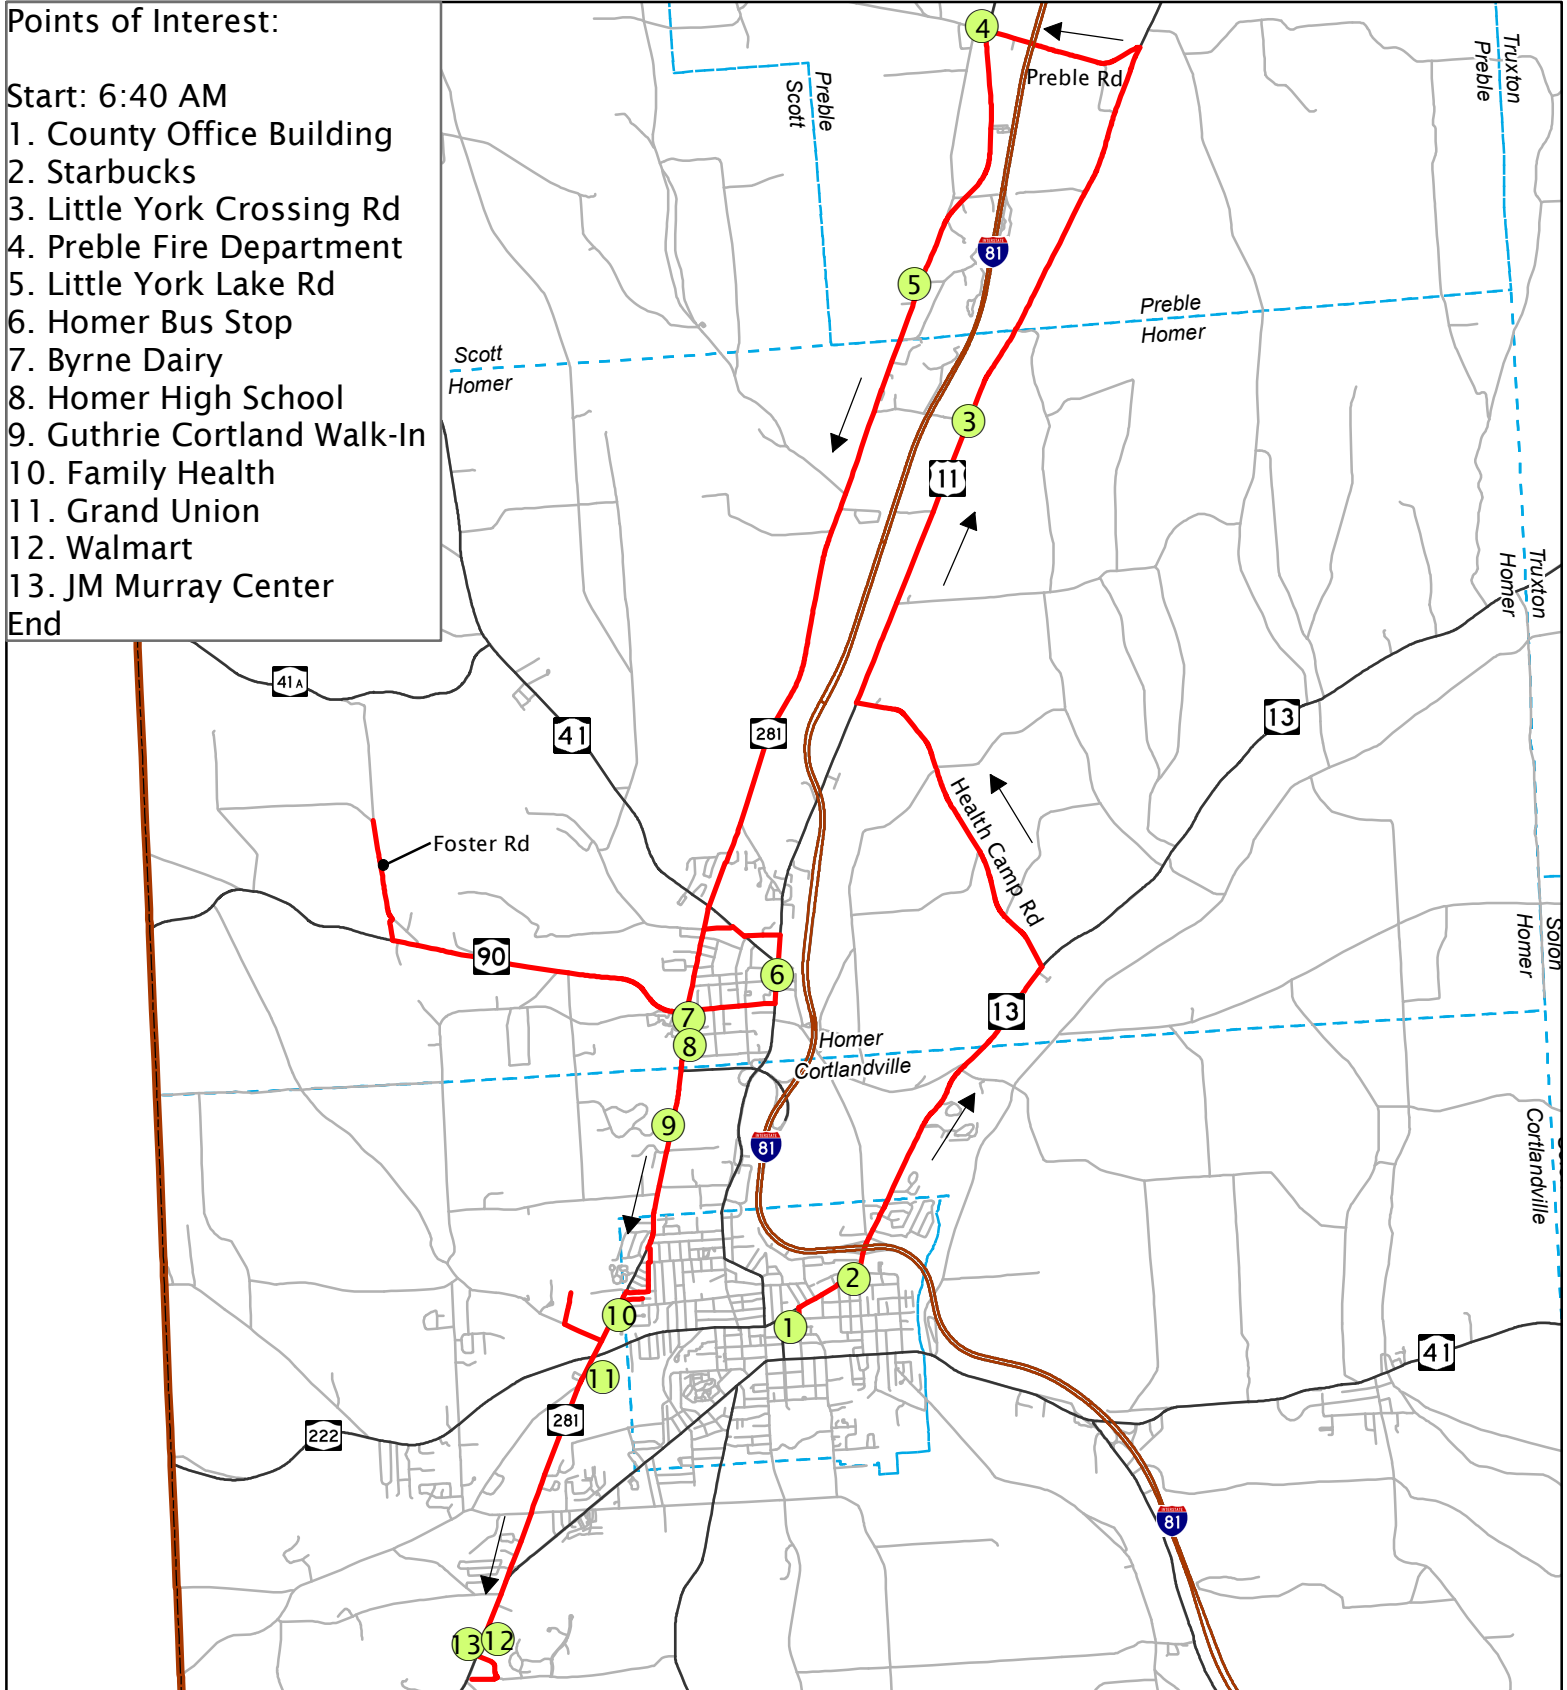

Route 8A

Points of Interest:

Start: 6:45 AM

1. County Office Building
 2. Bru 64
 3. Cayuga Health Medical Center
 4. Testa Park
 5. Walmart
 6. JM Murray Center
- End

Cortland County Planning Dept.
60 Central Ave
Cortland, NY 13045
Map Prepared On: 1/31/23

- I-81
- Route 8A
- State Roads

Route 8B

Points of Interest:

Start: 2:00 PM

1. JM Murray Center
 2. Walmart
 3. Crescent Commons
 4. Cortland Housing Authority Bus Shelter
 5. Bru 64
 6. County Office Building
- End

Cortland County Planning Dept.
60 Central Ave
Cortland, NY 13045
Map Prepared On: 2/6/23

- Route 8B
- I-81
- State Roads

Route 9A

Points of Interest:

Start: 6:40 AM

1. County Office Building
 2. Starbucks
 3. Little York Crossing Rd
 4. Preble Fire Department
 5. Little York Lake Rd
 6. Homer Bus Stop
 7. Byrne Dairy
 8. Homer High School
 9. Guthrie Cortland Walk-In
 10. Family Health
 11. Grand Union
 12. Walmart
 13. JM Murray Center
- End

Cortland County Planning Dept.
60 Central Ave
Cortland, NY 13045
Map Prepared On: 2/1/23

- Route 9A
- I-81
- State Roads

Route 9B

Points of Interest:

Start: 2:10 PM

1. JM Murray Center
 2. Walmart
 3. Grand Union
 4. Family Health
 5. Guthrie Cortland Walk-In
 6. Fisher Ave Cortland Health Center
 7. Homer Bus Stop
 8. Byrne Dairy
 9. Little York Crossing Rd
 10. Preble Fire Department
 11. Starbucks
 12. County Office Building
- End