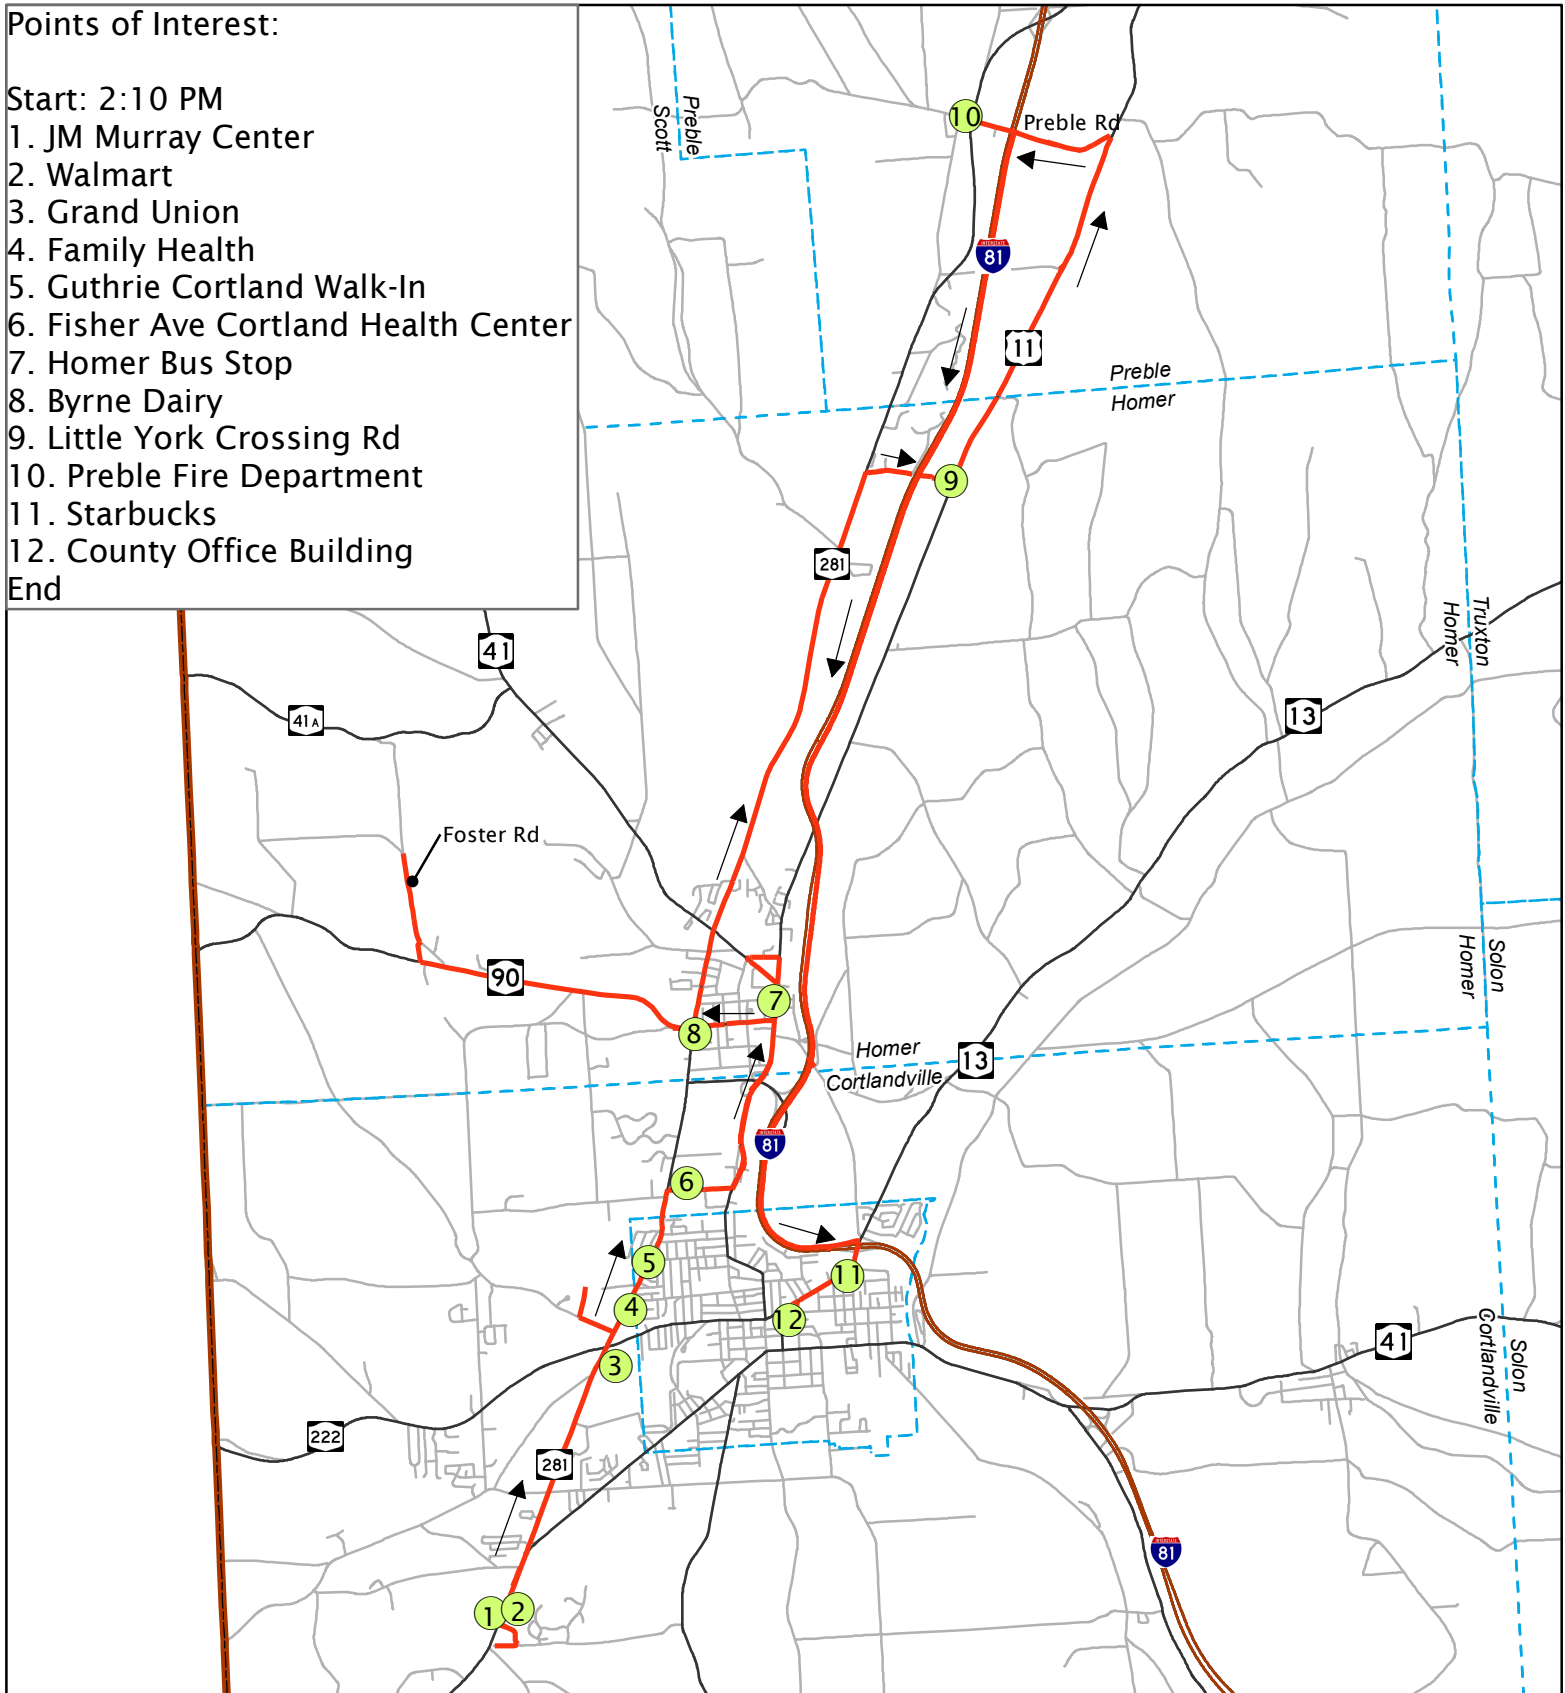

- I-81
- Route 8A
- State Roads

Route 8B

Points of Interest:

Start: 2:00 PM

1. JM Murray Center
 2. Walmart
 3. Crescent Commons
 4. Cortland Housing Authority Bus Shelter
 5. Bru 64
 6. County Office Building
- End

Cortland County Planning Dept.
60 Central Ave
Cortland, NY 13045
Map Prepared On: 2/6/23

- Route 8B
- I-81
- State Roads

Route 9A

Points of Interest:

Start: 6:40 AM

1. County Office Building
 2. Starbucks
 3. Little York Crossing Rd
 4. Preble Fire Department
 5. Little York Lake Rd
 6. Homer Bus Stop
 7. Byrne Dairy
 8. Homer High School
 9. Guthrie Cortland Walk-In
 10. Family Health
 11. Grand Union
 12. Walmart
 13. JM Murray Center
- End

Cortland County Planning Dept.
60 Central Ave
Cortland, NY 13045
Map Prepared On: 2/1/23

- Route 9A
- I-81
- State Roads

Route 9B

Points of Interest:

Start: 2:10 PM

1. JM Murray Center
 2. Walmart
 3. Grand Union
 4. Family Health
 5. Guthrie Cortland Walk-In
 6. Fisher Ave Cortland Health Center
 7. Homer Bus Stop
 8. Byrne Dairy
 9. Little York Crossing Rd
 10. Preble Fire Department
 11. Starbucks
 12. County Office Building
- End

Cortland County Planning Dept.
60 Central Ave
Cortland, NY 13045
Map Prepared On: 2/6/23

- Route 9B
- I-81
- State Roads

Route 10A

Points of Interest
Start: 5:45 AM
1. County Office Building
2. Cortland Medical Center
3. Walmart
4. Jm Murray Center
End