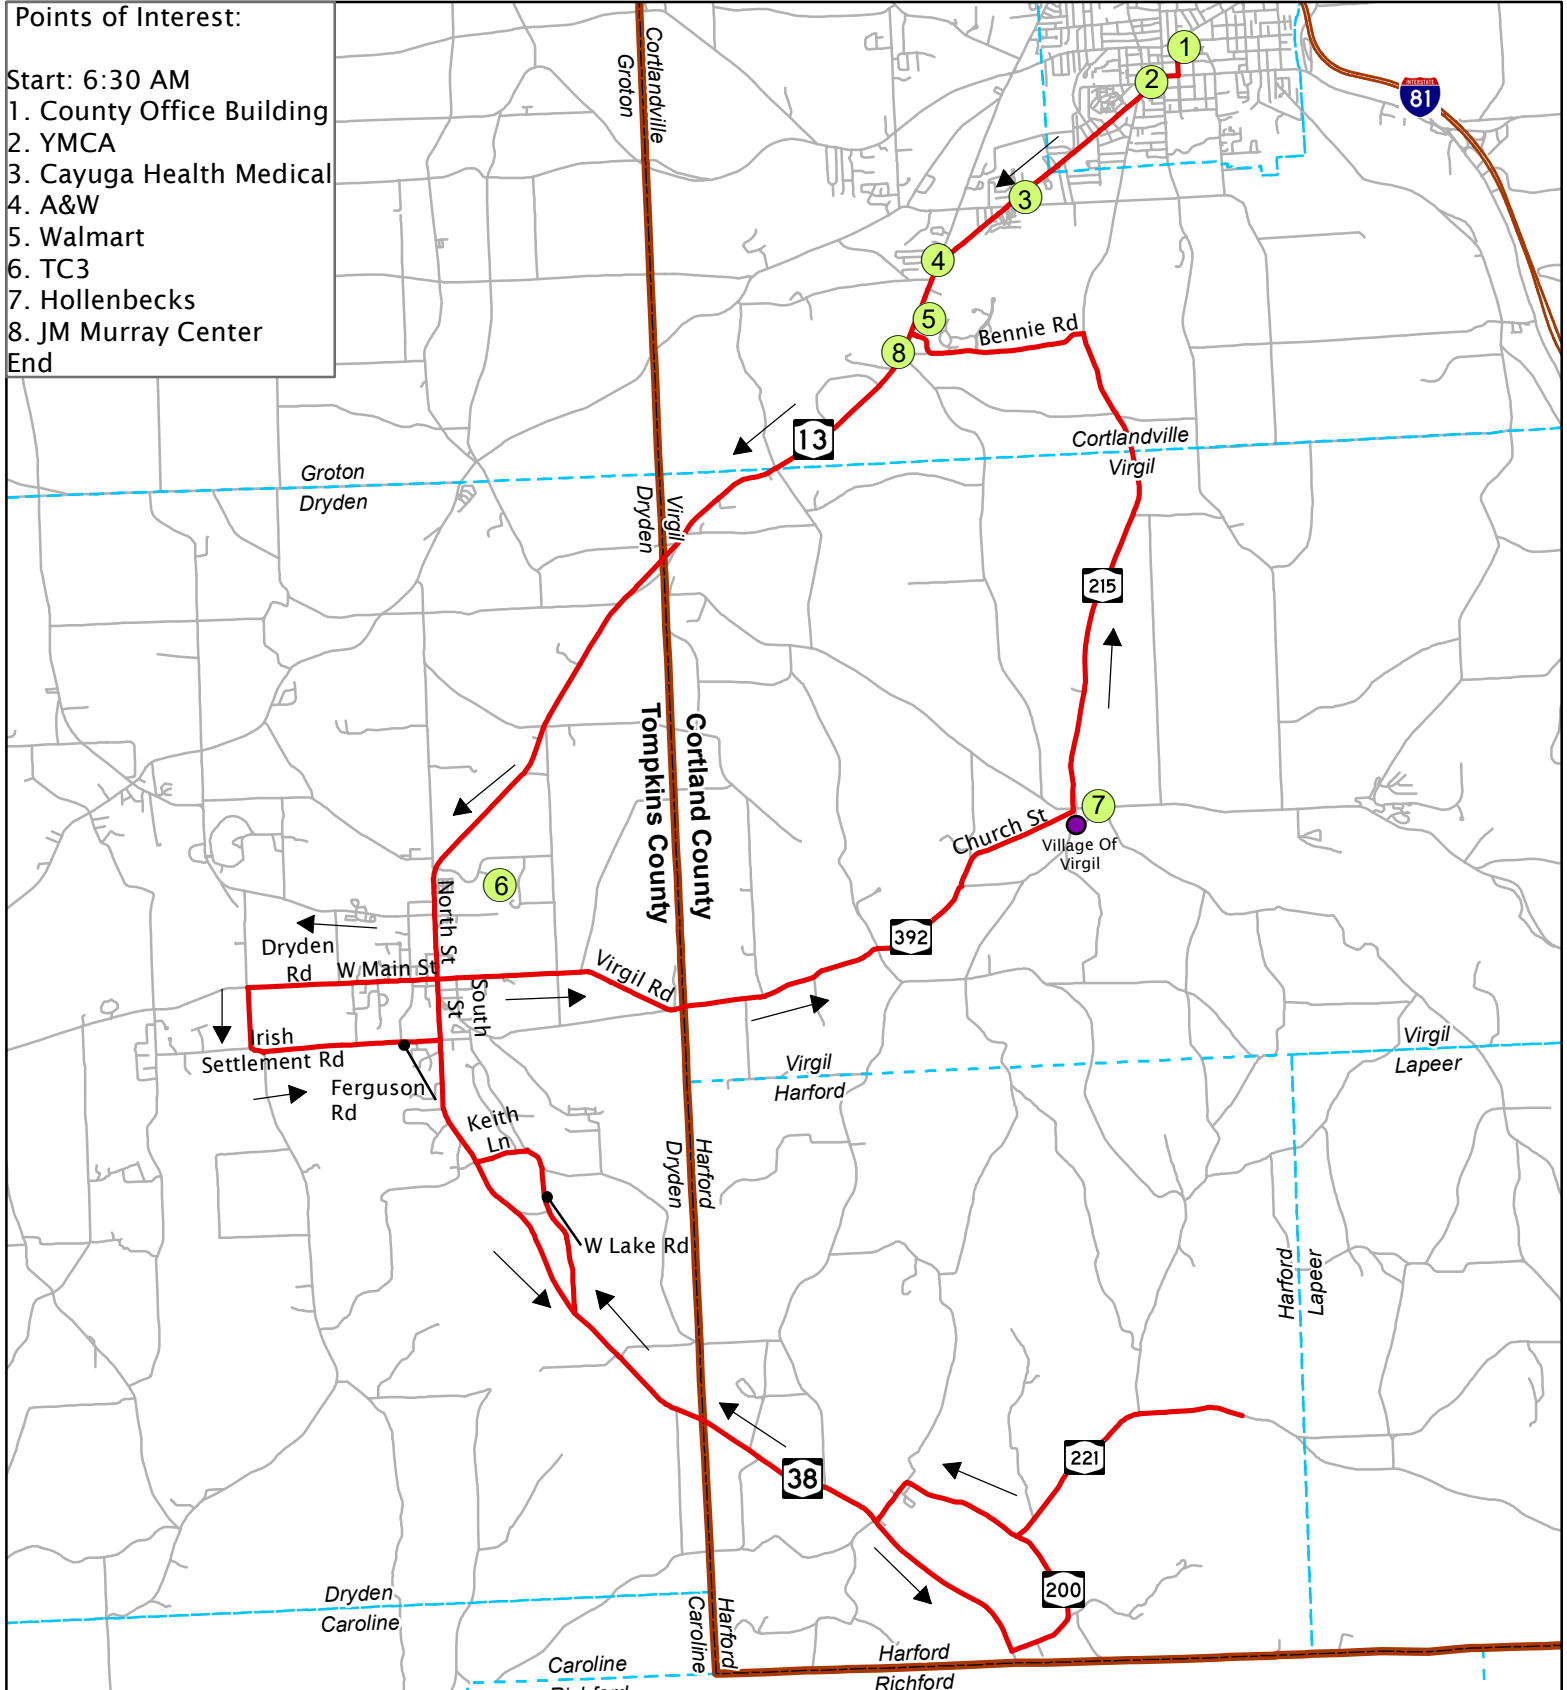

- I-81
- Route 8A
- State Roads

Route 8B

Points of Interest:

Start: 2:00 PM

1. JM Murray Center
 2. Walmart
 3. Crescent Commons
 4. Cortland Housing Authority Bus Shelter
 5. Bru 64
 6. County Office Building
- End

Cortland County Planning Dept.
 60 Central Ave
 Cortland, NY 13045
 Map Prepared On: 2/6/23

- Route 10B
- I-81
- Roads

Route 11A

Points of Interest:

Start: 6:30 AM

1. County Office Building
 2. YMCA
 3. Cayuga Health Medical
 4. A&W
 5. Walmart
 6. TC3
 7. Hollenbecks
 8. JM Murray Center
- End