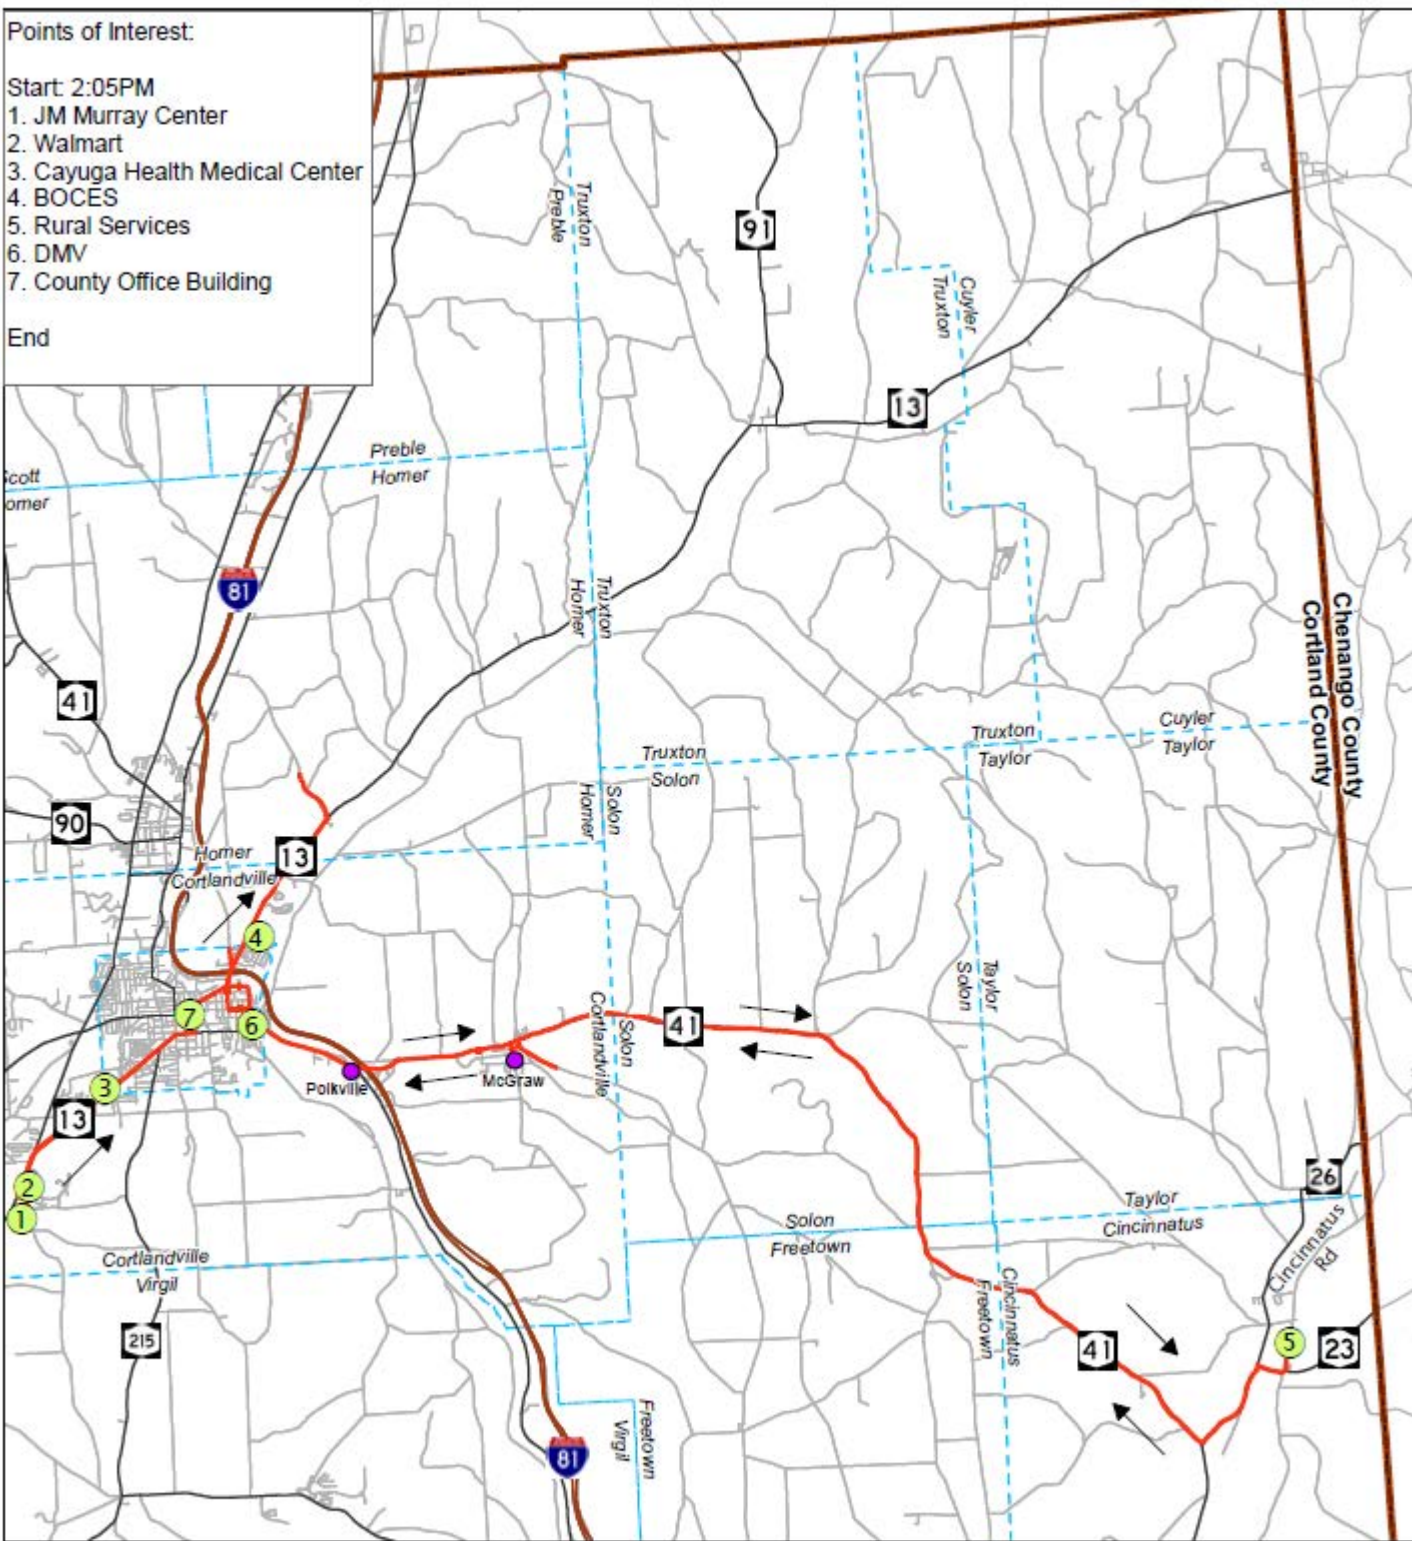

Route 12B

Points of Interest:

Start 2:05PM

1. JM Murray Center
2. Walmart
3. Cayuga Health Medical Center
4. BOCES
5. Rural Services
6. DMV
7. County Office Building

End

Cortland County Planning Dept.
60 Central Ave
Cortland, NY 13045
Map Prepared On: 8/10/23

- Route 12B
- I-81
- State Roads