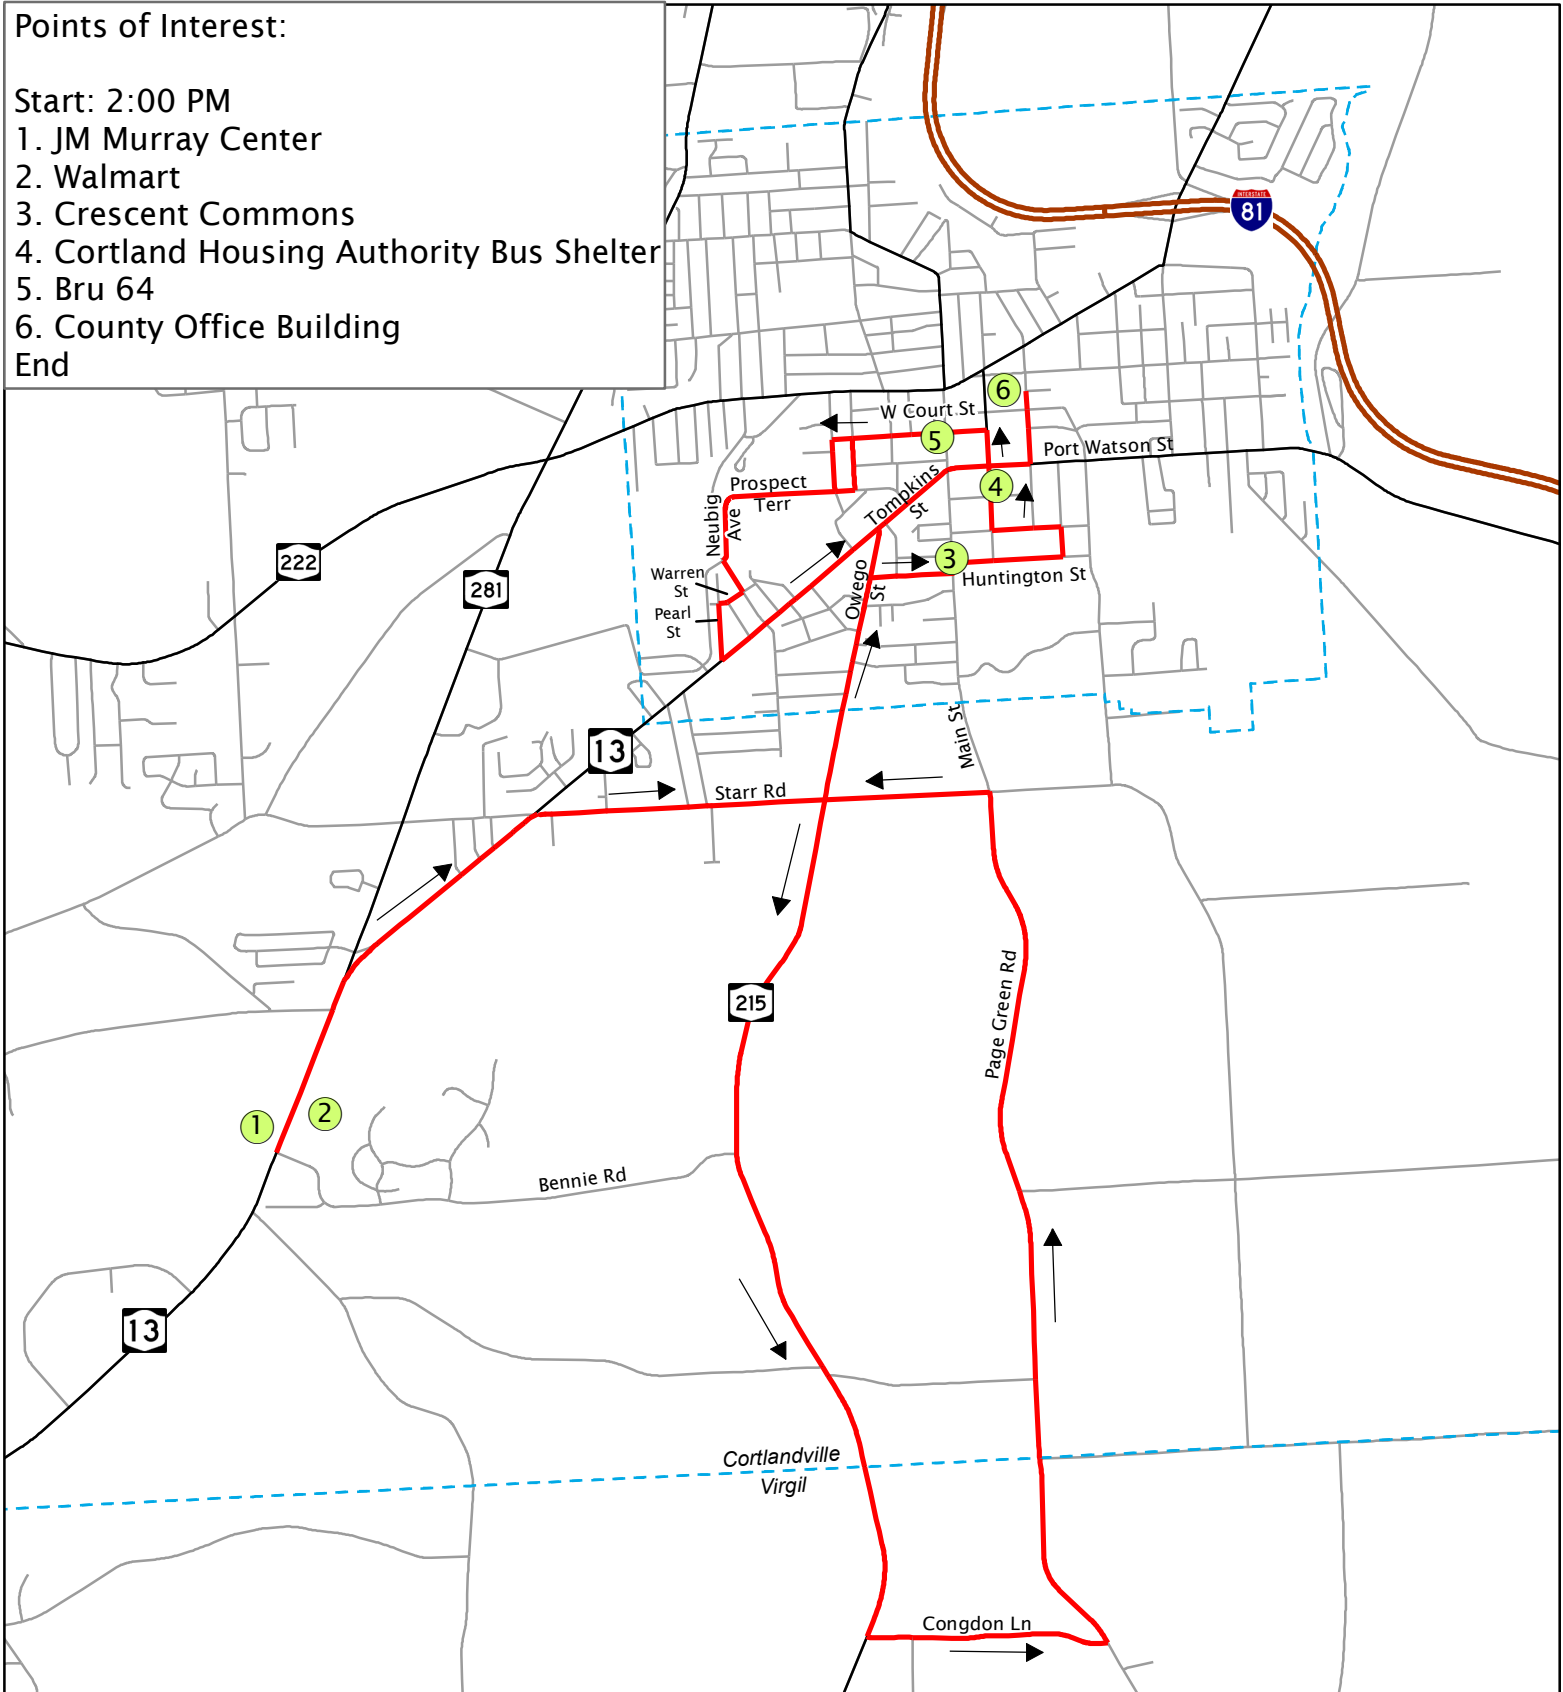

Route 8A

Points of Interest:

Start: 6:45 AM

1. County Office Building
 2. Bru 64
 3. Cayuga Health Medical Center
 4. Testa Park
 5. Walmart
 6. JM Murray Center
- End

Cortland County Planning Dept.
60 Central Ave
Cortland, NY 13045
Map Prepared On: 1/31/23

- I-81
- Route 8A
- State Roads

Route 8B

Points of Interest:

Start: 2:00 PM

1. JM Murray Center
 2. Walmart
 3. Crescent Commons
 4. Cortland Housing Authority Bus Shelter
 5. Bru 64
 6. County Office Building
- End

Cortland County Planning Dept.
60 Central Ave
Cortland, NY 13045
Map Prepared On: 2/6/23

- Route 8B
- I-81
- State Roads

Route 9A

Points of Interest:

Start: 6:40 AM

1. County Office Building
 2. Starbucks
 3. Little York Crossing Rd
 4. Preble Fire Department
 5. Little York Lake Rd
 6. Homer Bus Stop
 7. Byrne Dairy
 8. Homer High School
 9. Guthrie Cortland Walk-In
 10. Family Health
 11. Grand Union
 12. Walmart
 13. JM Murray Center
- End

Cortland County Planning Dept.
60 Central Ave
Cortland, NY 13045
Map Prepared On: 2/1/23

- Route 9A
- I-81
- State Roads

Route 9B

Points of Interest:

Start: 2:10 PM

1. JM Murray Center
 2. Walmart
 3. Grand Union
 4. Family Health
 5. Guthrie Cortland Walk-In
 6. Fisher Ave Cortland Health Center
 7. Homer Bus Stop
 8. Byrne Dairy
 9. Little York Crossing Rd
 10. Preble Fire Department
 11. Starbucks
 12. County Office Building
- End