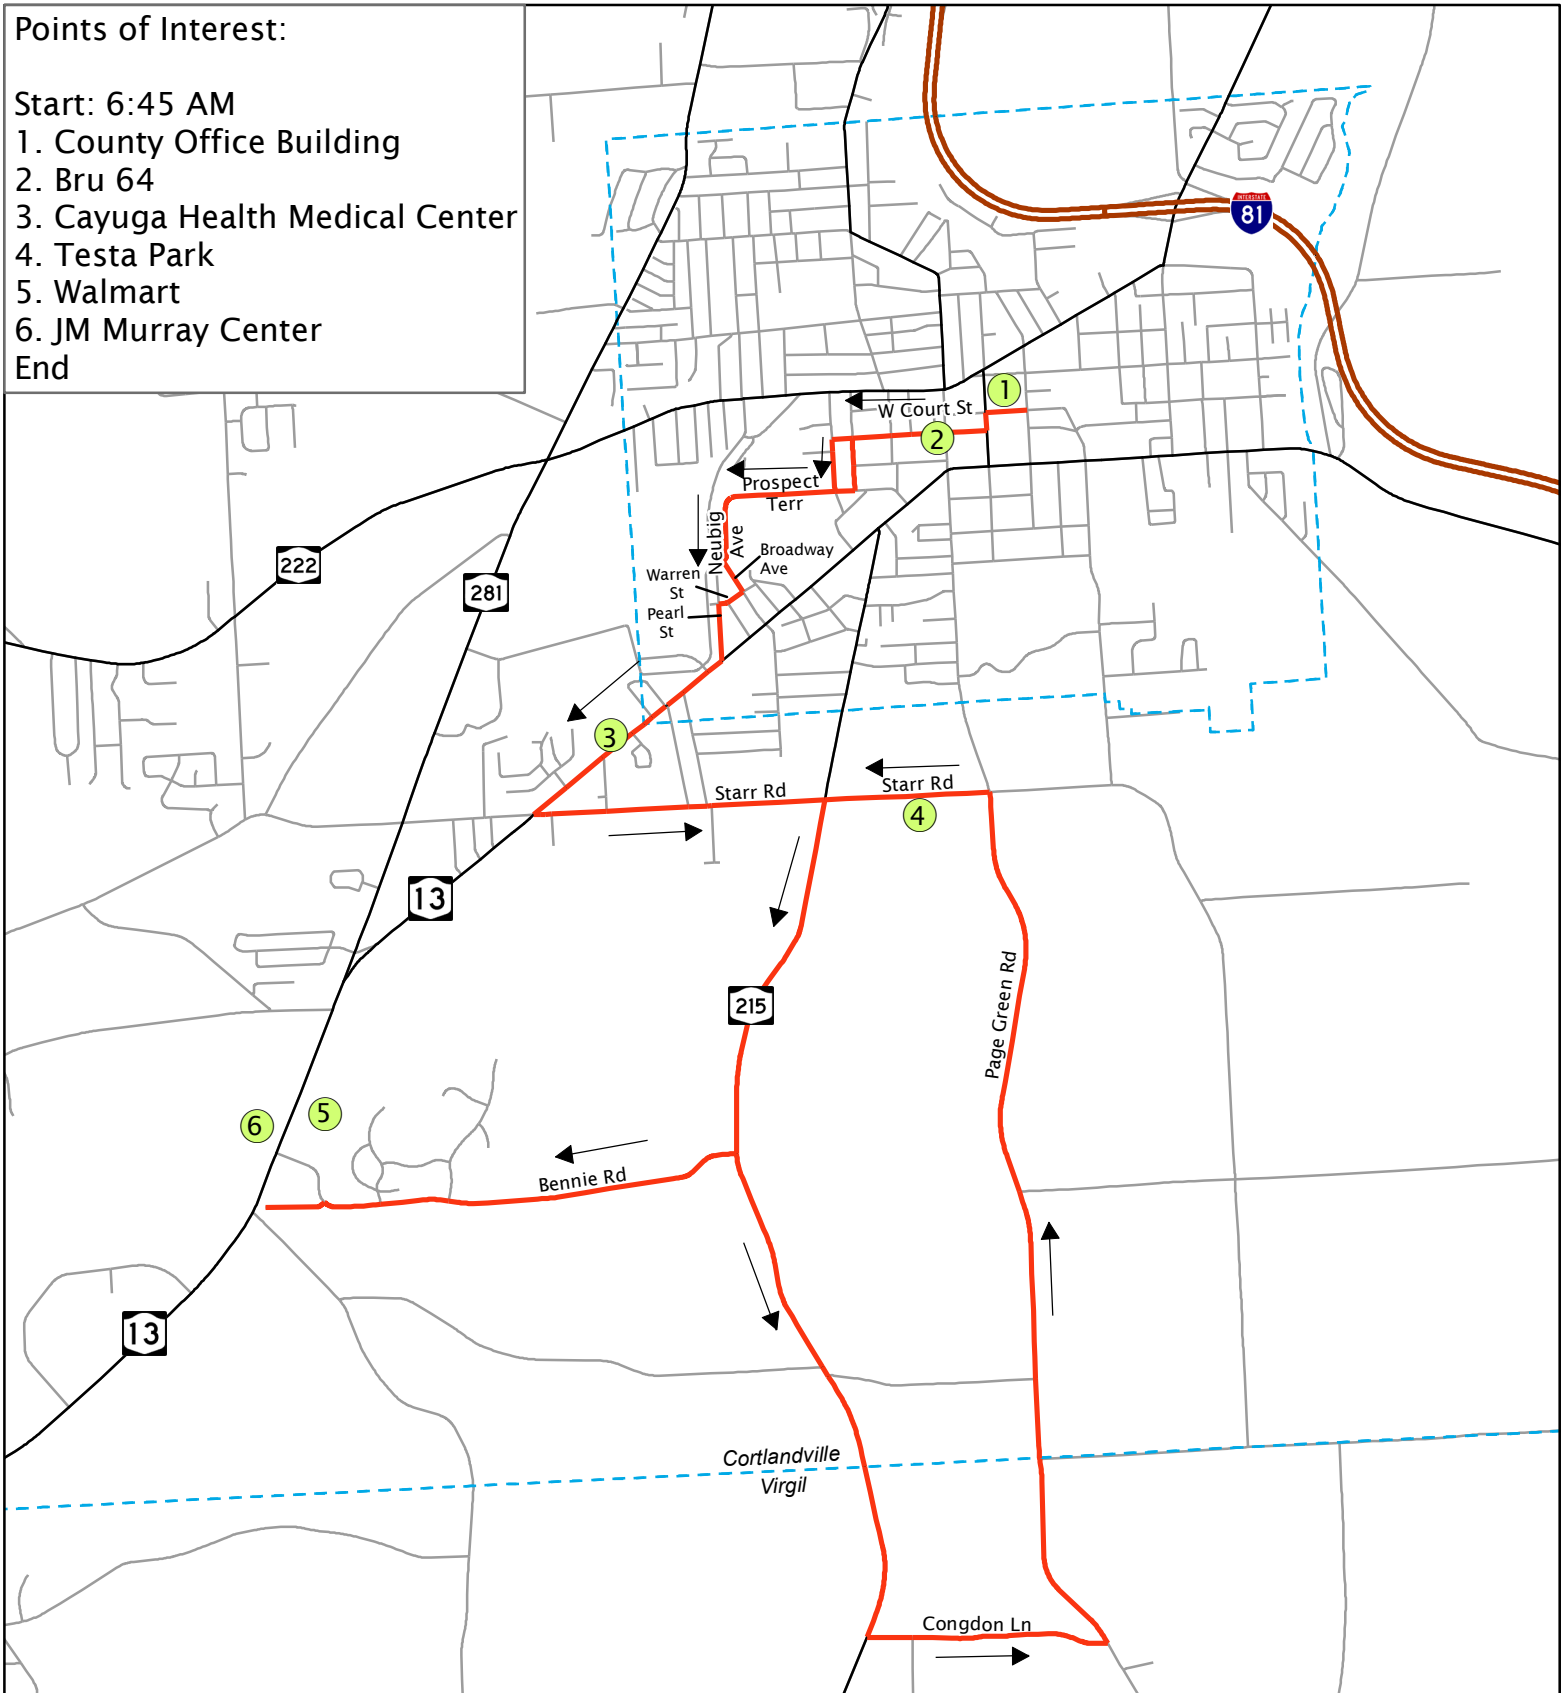

Route 8A

Points of Interest:

Start: 6:45 AM

1. County Office Building
 2. Bru 64
 3. Cayuga Health Medical Center
 4. Testa Park
 5. Walmart
 6. JM Murray Center
- End

Cortland County Planning Dept.
60 Central Ave
Cortland, NY 13045
Map Prepared On: 1/31/23

- I-81
- Route 8A
- State Roads

Route 8B

Points of Interest:

Start: 2:00 PM

1. JM Murray Center
 2. Walmart
 3. Crescent Commons
 4. Cortland Housing Authority Bus Shelter
 5. Bru 64
 6. County Office Building
- End

Cortland County Planning Dept.
60 Central Ave
Cortland, NY 13045
Map Prepared On: 2/6/23

- Route 8B
- I-81
- State Roads

Route 9A

Points of Interest:

Start: 6:40 AM

1. County Office Building
 2. Starbucks
 3. Little York Crossing Rd
 4. Preble Fire Department
 5. Little York Lake Rd
 6. Homer Bus Stop
 7. Byrne Dairy
 8. Homer High School
 9. Guthrie Cortland Walk-In
 10. Family Health
 11. Grand Union
 12. Walmart
 13. JM Murray Center
- End

Cortland County Planning Dept.
60 Central Ave
Cortland, NY 13045
Map Prepared On: 2/1/23

- Route 9A
- I-81
- State Roads

Route 9B

Points of Interest:

Start: 2:10 PM

1. JM Murray Center
 2. Walmart
 3. Grand Union
 4. Family Health
 5. Guthrie Cortland Walk-In
 6. Fisher Ave Cortland Health Center
 7. Homer Bus Stop
 8. Byrne Dairy
 9. Little York Crossing Rd
 10. Preble Fire Department
 11. Starbucks
 12. County Office Building
- End