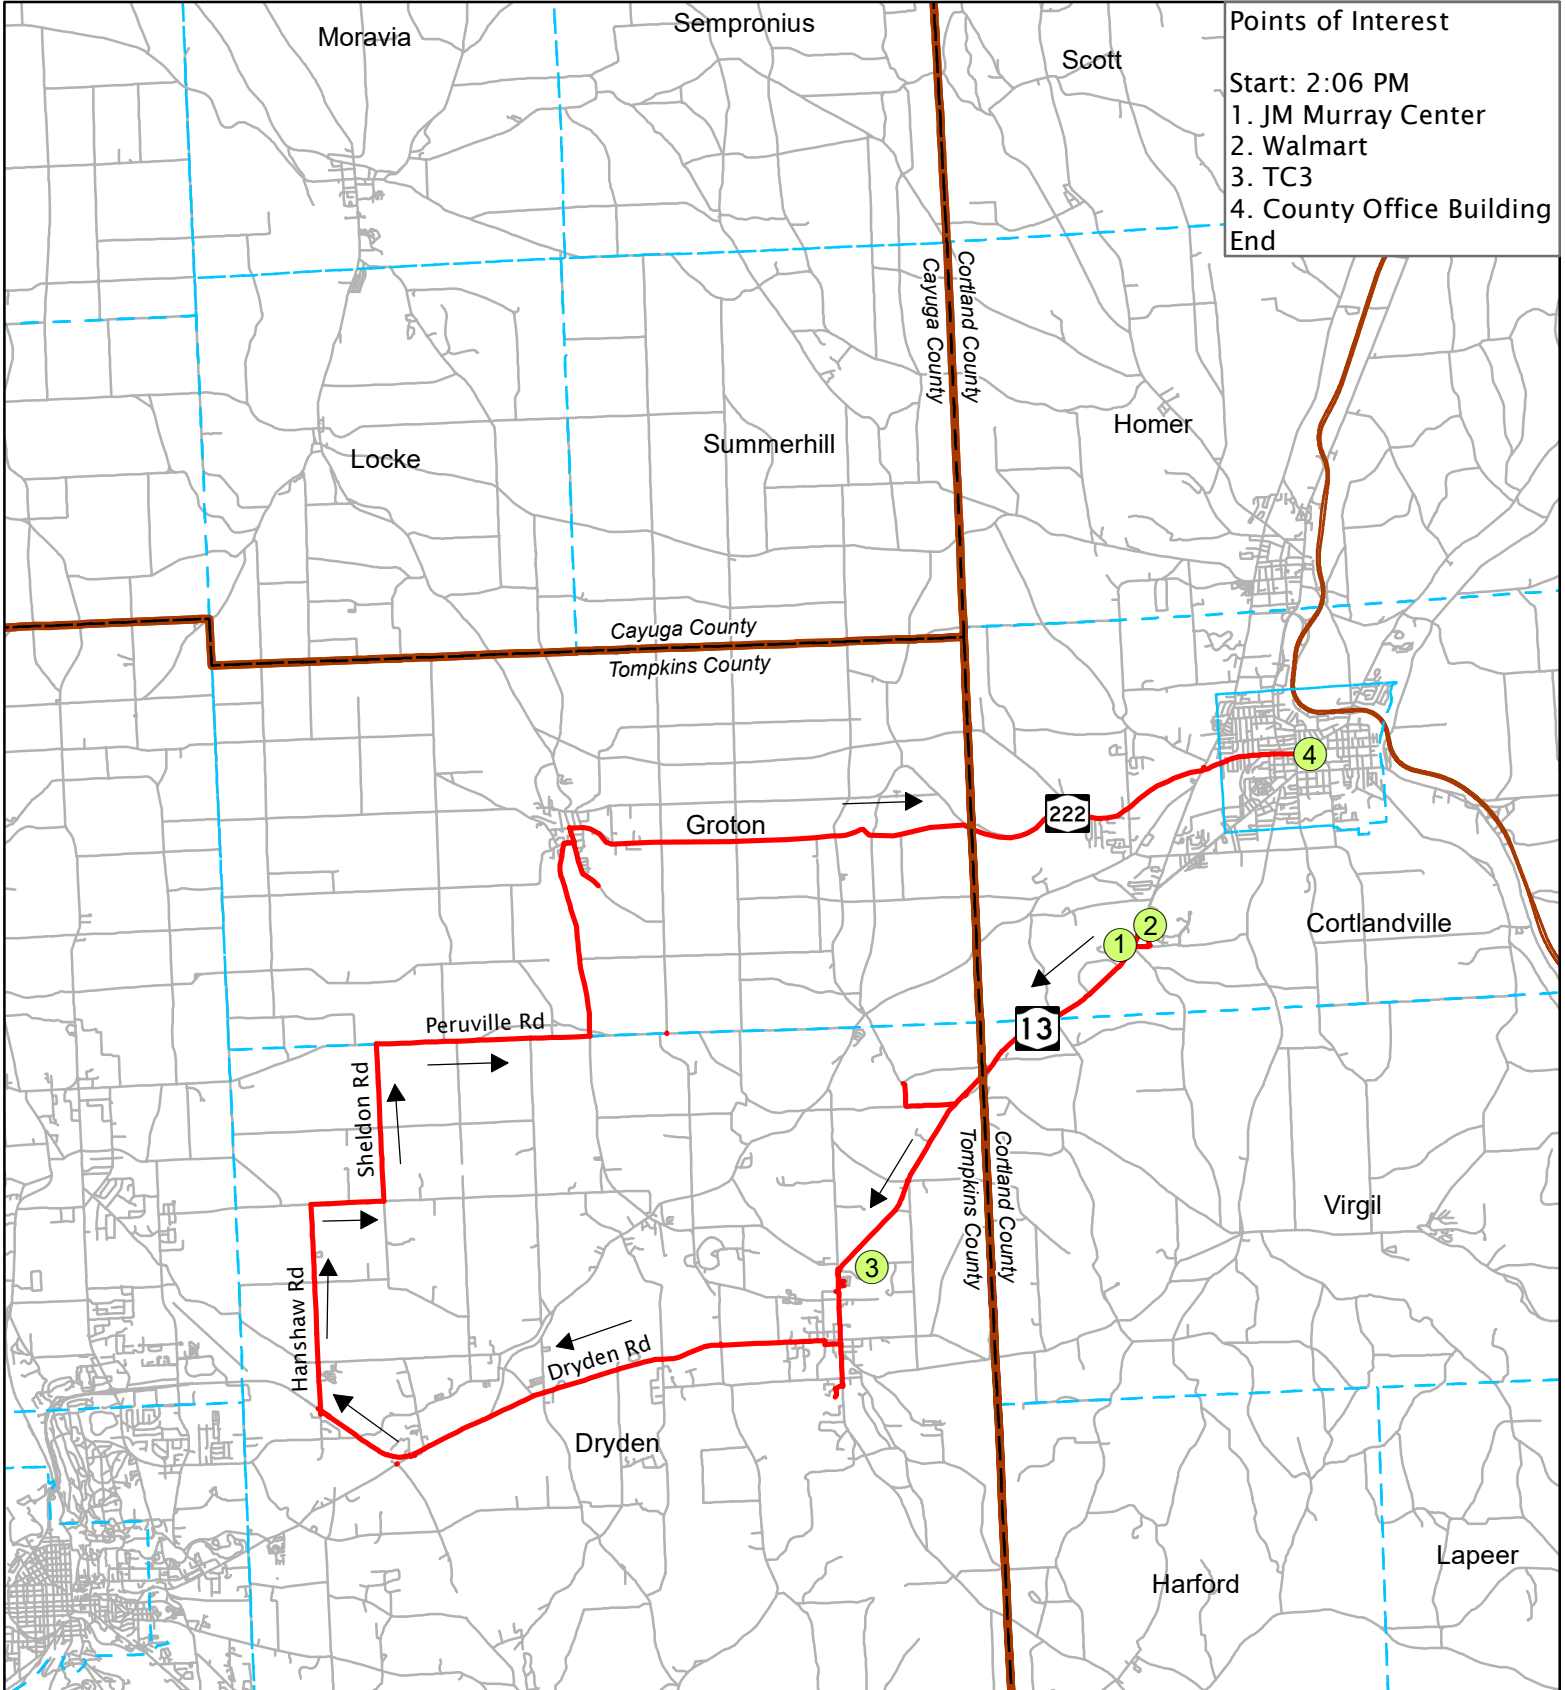

Cortland County Planning Dept.
60 Central Ave
Cortland, NY 13045
Map Prepared On: 2/1/23

- Route 9A
- I-81
- State Roads

Route 9B

Points of Interest:

Start: 2:10 PM

1. JM Murray Center
 2. Walmart
 3. Grand Union
 4. Family Health
 5. Guthrie Cortland Walk-In
 6. Fisher Ave Cortland Health Center
 7. Homer Bus Stop
 8. Byrne Dairy
 9. Little York Crossing Rd
 10. Preble Fire Department
 11. Starbucks
 12. County Office Building
- End

Cortland County Planning Dept.
60 Central Ave
Cortland, NY 13045
Map Prepared On: 2/6/23

- Route 9B
- I-81
- State Roads

Route 10A

Points of Interest
Start: 5:45 AM
1. County Office Building
2. Cortland Medical Center
3. Walmart
4. Jm Murray Center
End

Cortland County Planning Dept.
60 Central Ave
Cortland, NY 13045
Map Prepared On: 2/2/23

— Route 10A
— I-81
— Roads

Route 10B

Points of Interest
 Start: 2:06 PM
 1. JM Murray Center
 2. Walmart
 3. TC3
 4. County Office Building
 End