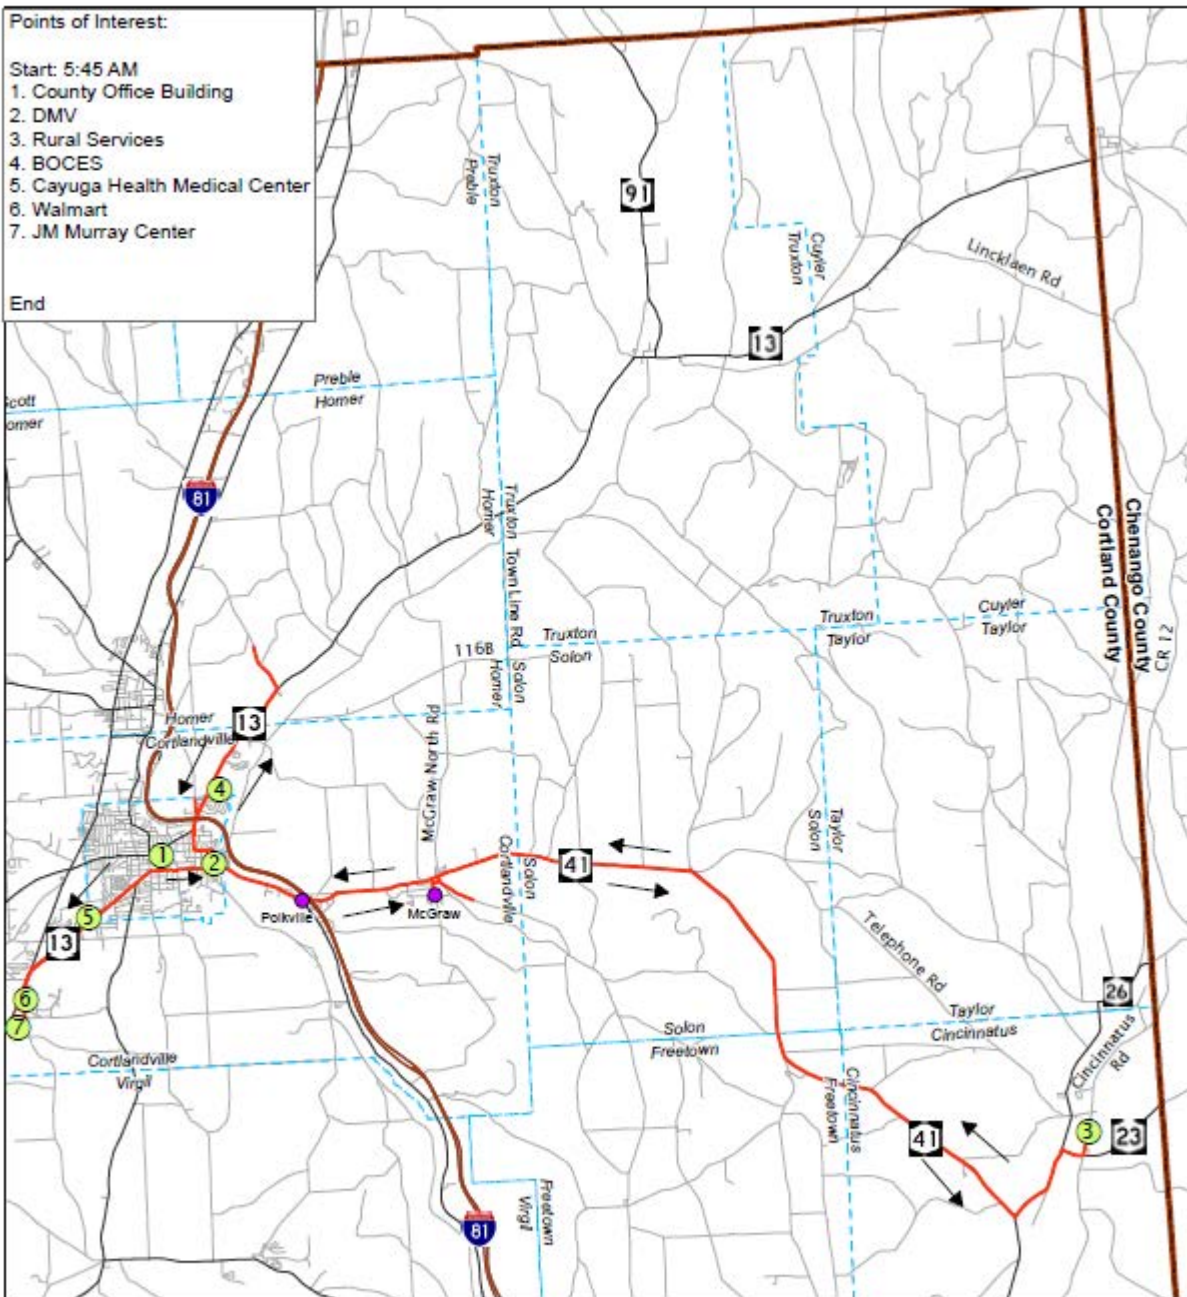

Route 12A

Points of Interest:

Start: 5:45 AM

1. County Office Building
2. DMV
3. Rural Services
4. BOCES
5. Cayuga Health Medical Center
6. Walmart
7. JM Murray Center

End

Cortland County Planning Dept.
60 Central Ave
Cortland, NY 13045
Map Prepared On: 8/10/23

- I-81
- Route 12A
- State Roads